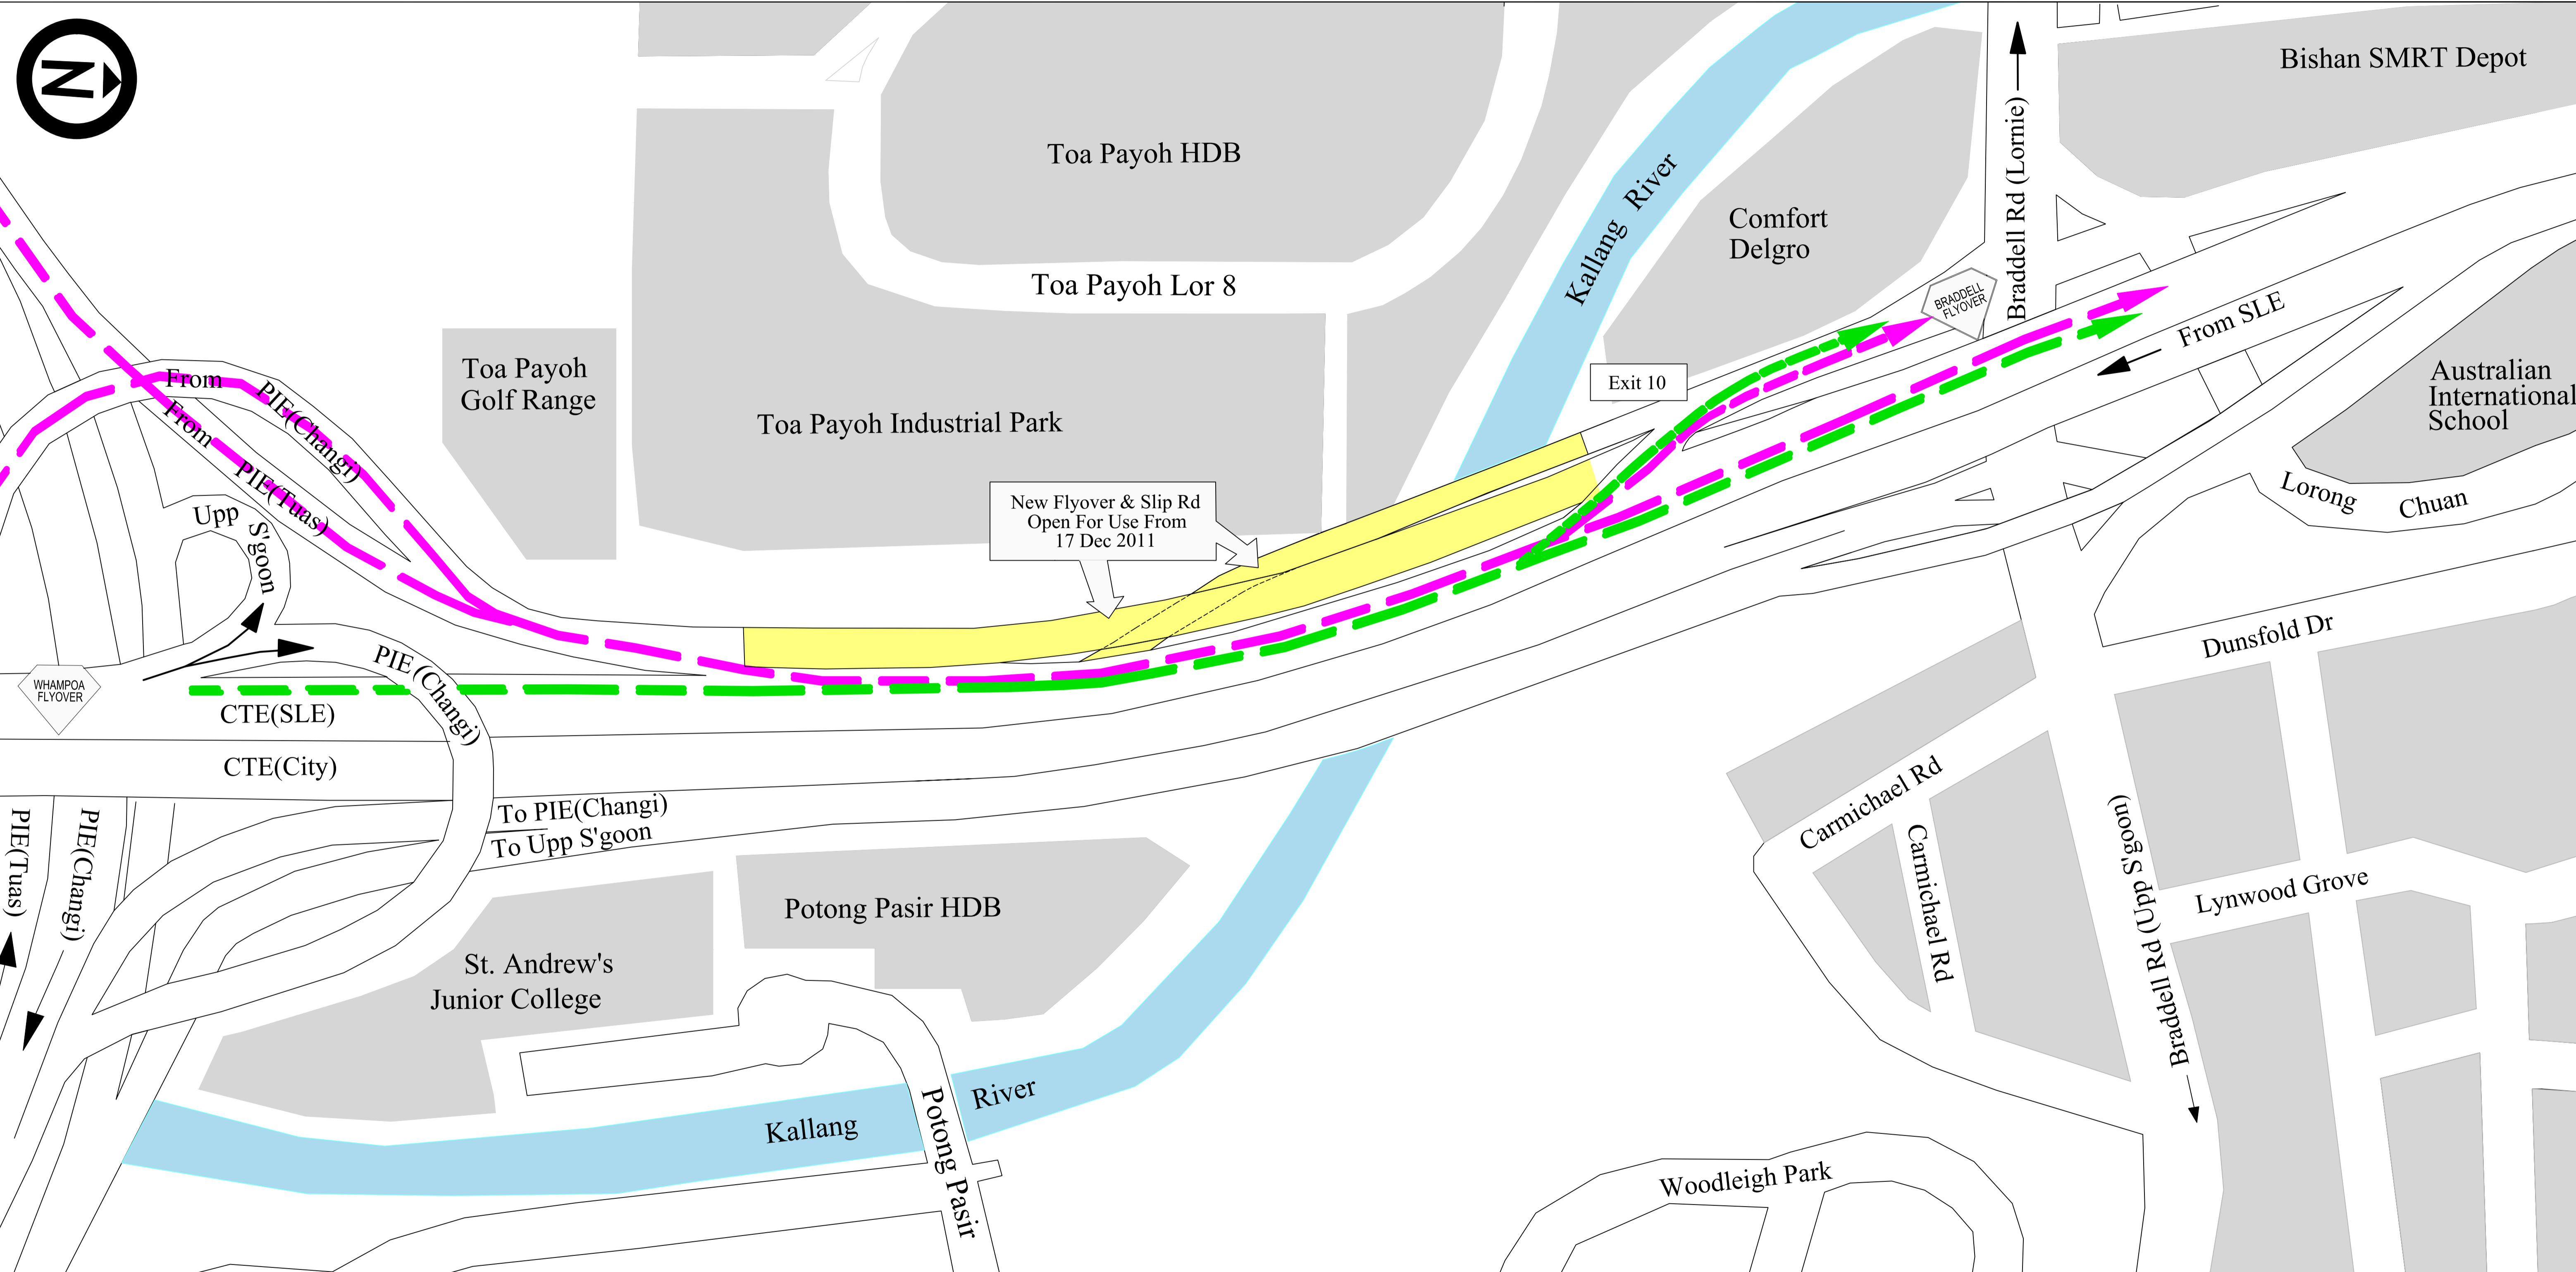

Current Traffic Movement for CTE(SLE Bound)

- LEGEND**
- From PIE to SLE / Braddell Rd
 - From City to SLE / Braddell Rd
 - New Flyover & Slip Rd