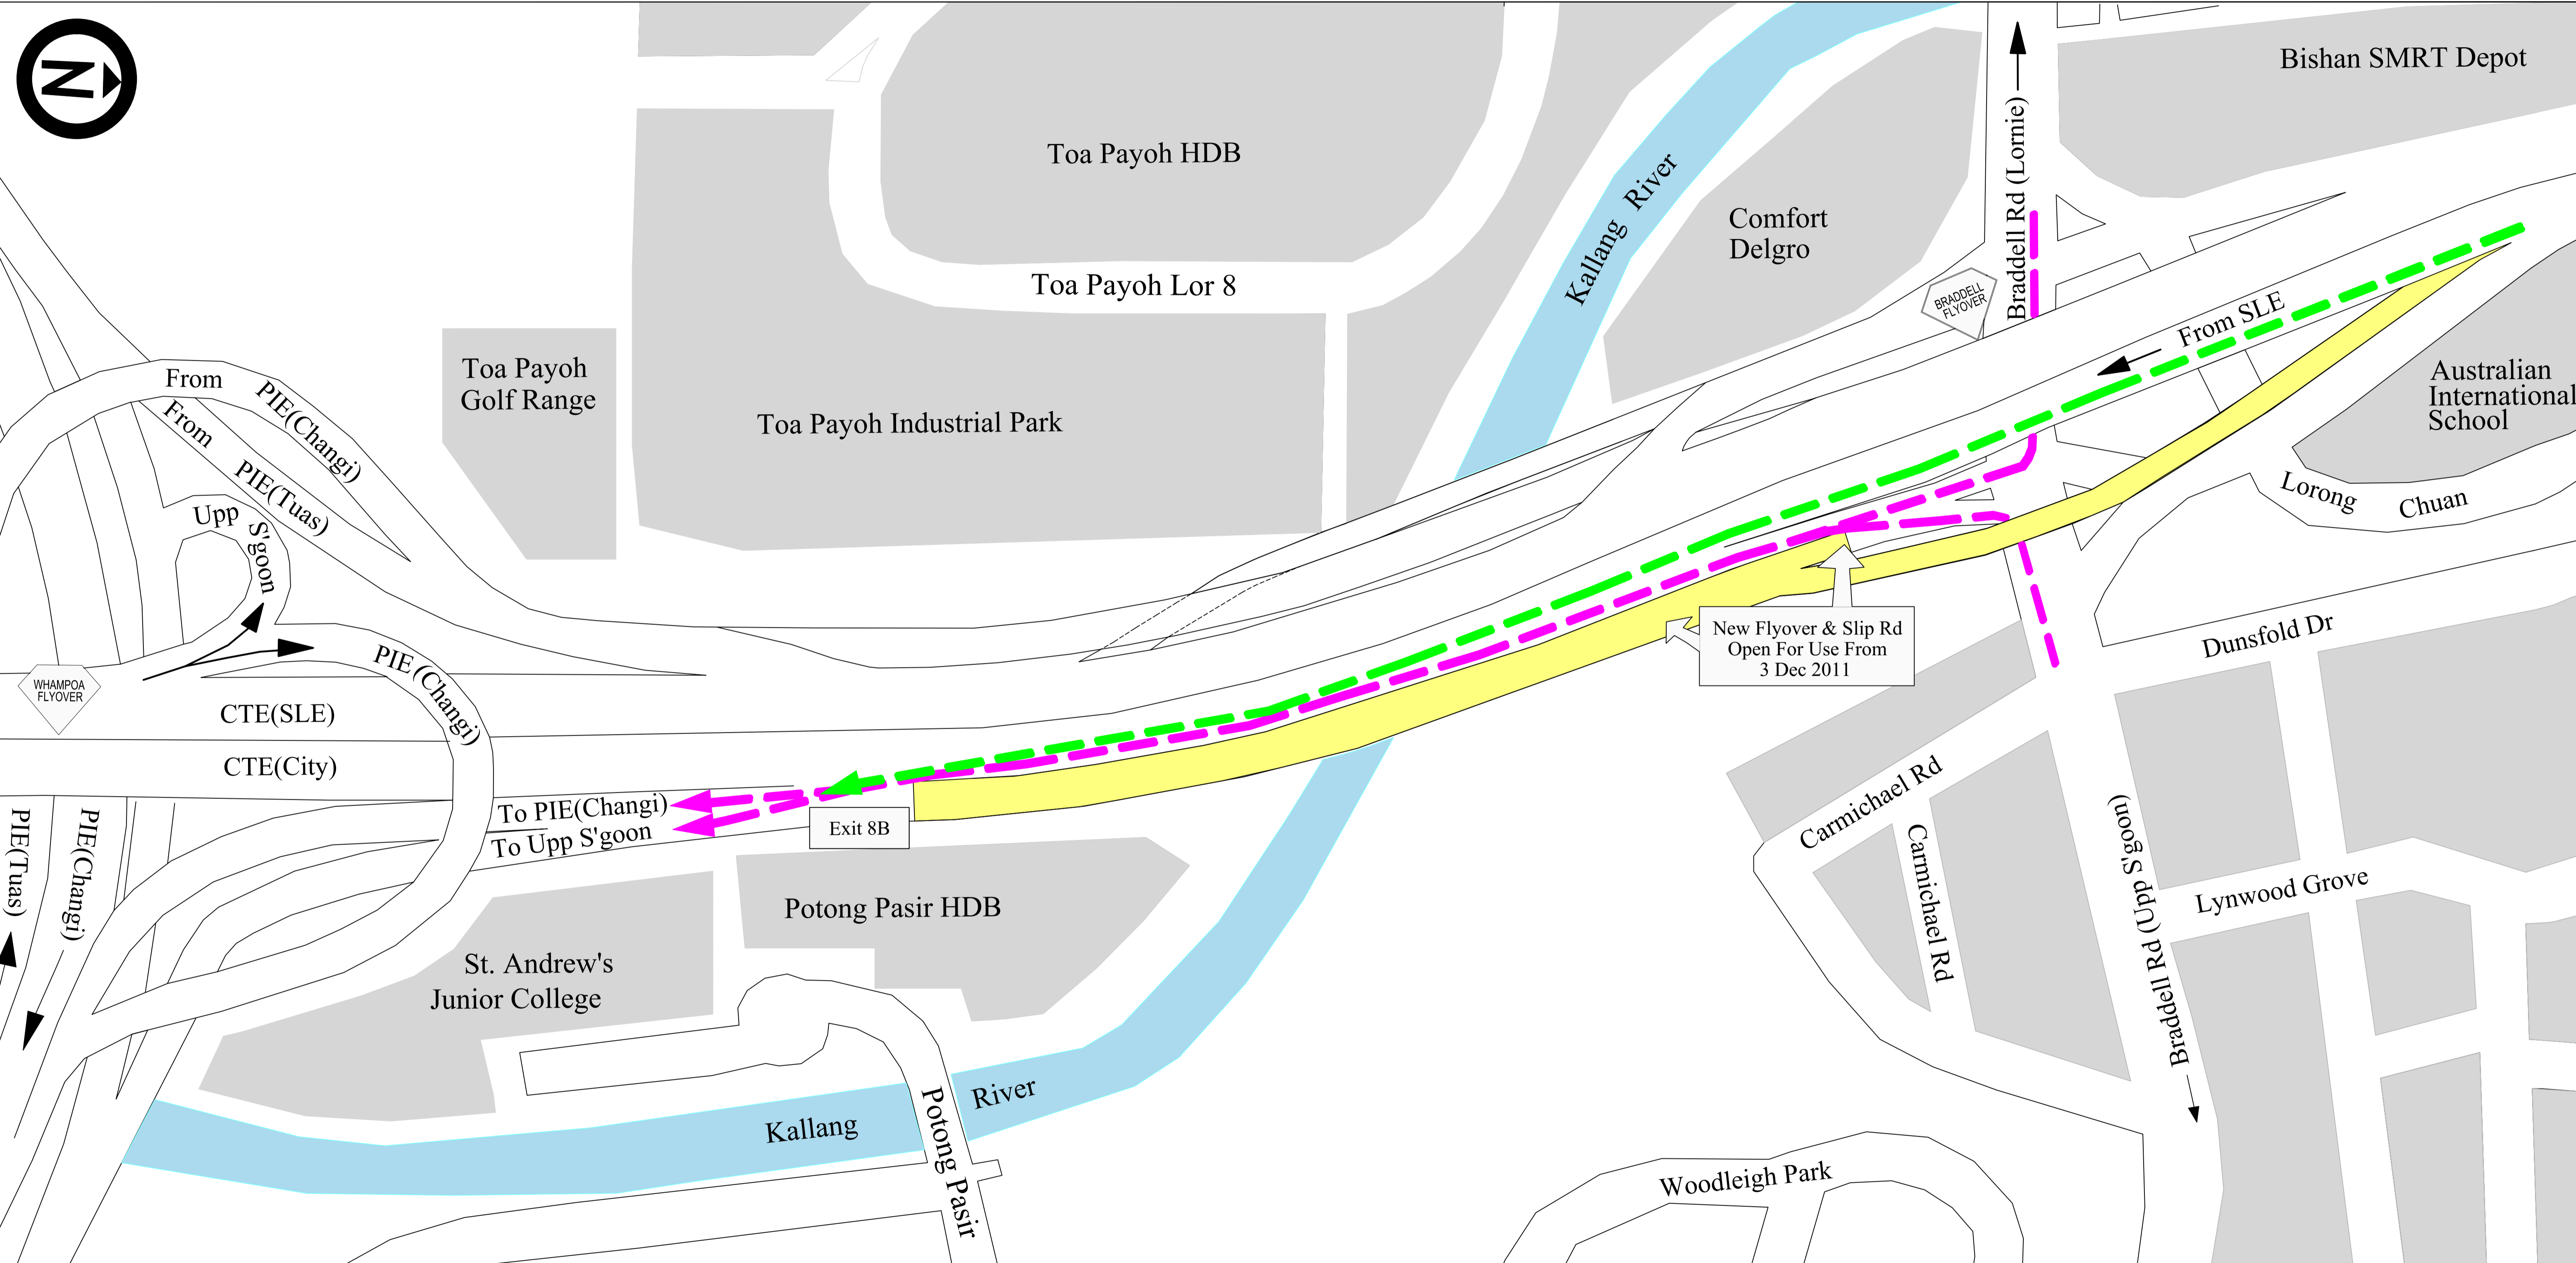

# Current Traffic Movement for CTE(City Bound)

- LEGEND**
- ← From Braddell Rd to PIE(Changi) / Upp S'goon
  - ← From SLE to PIE(Changi) / Upp S'goon
  - ▬ New Flyover & Slip Road

# Traffic Movement for CTE(City-Bound) from 3 December 2011

**LEGEND**

- ← From Braddell Rd to PIE(Changi) / Upp S'goon Rd
- ← From SLE to PIE(Changi) / Upp S'goon Rd
- New Flyover & Slip Road