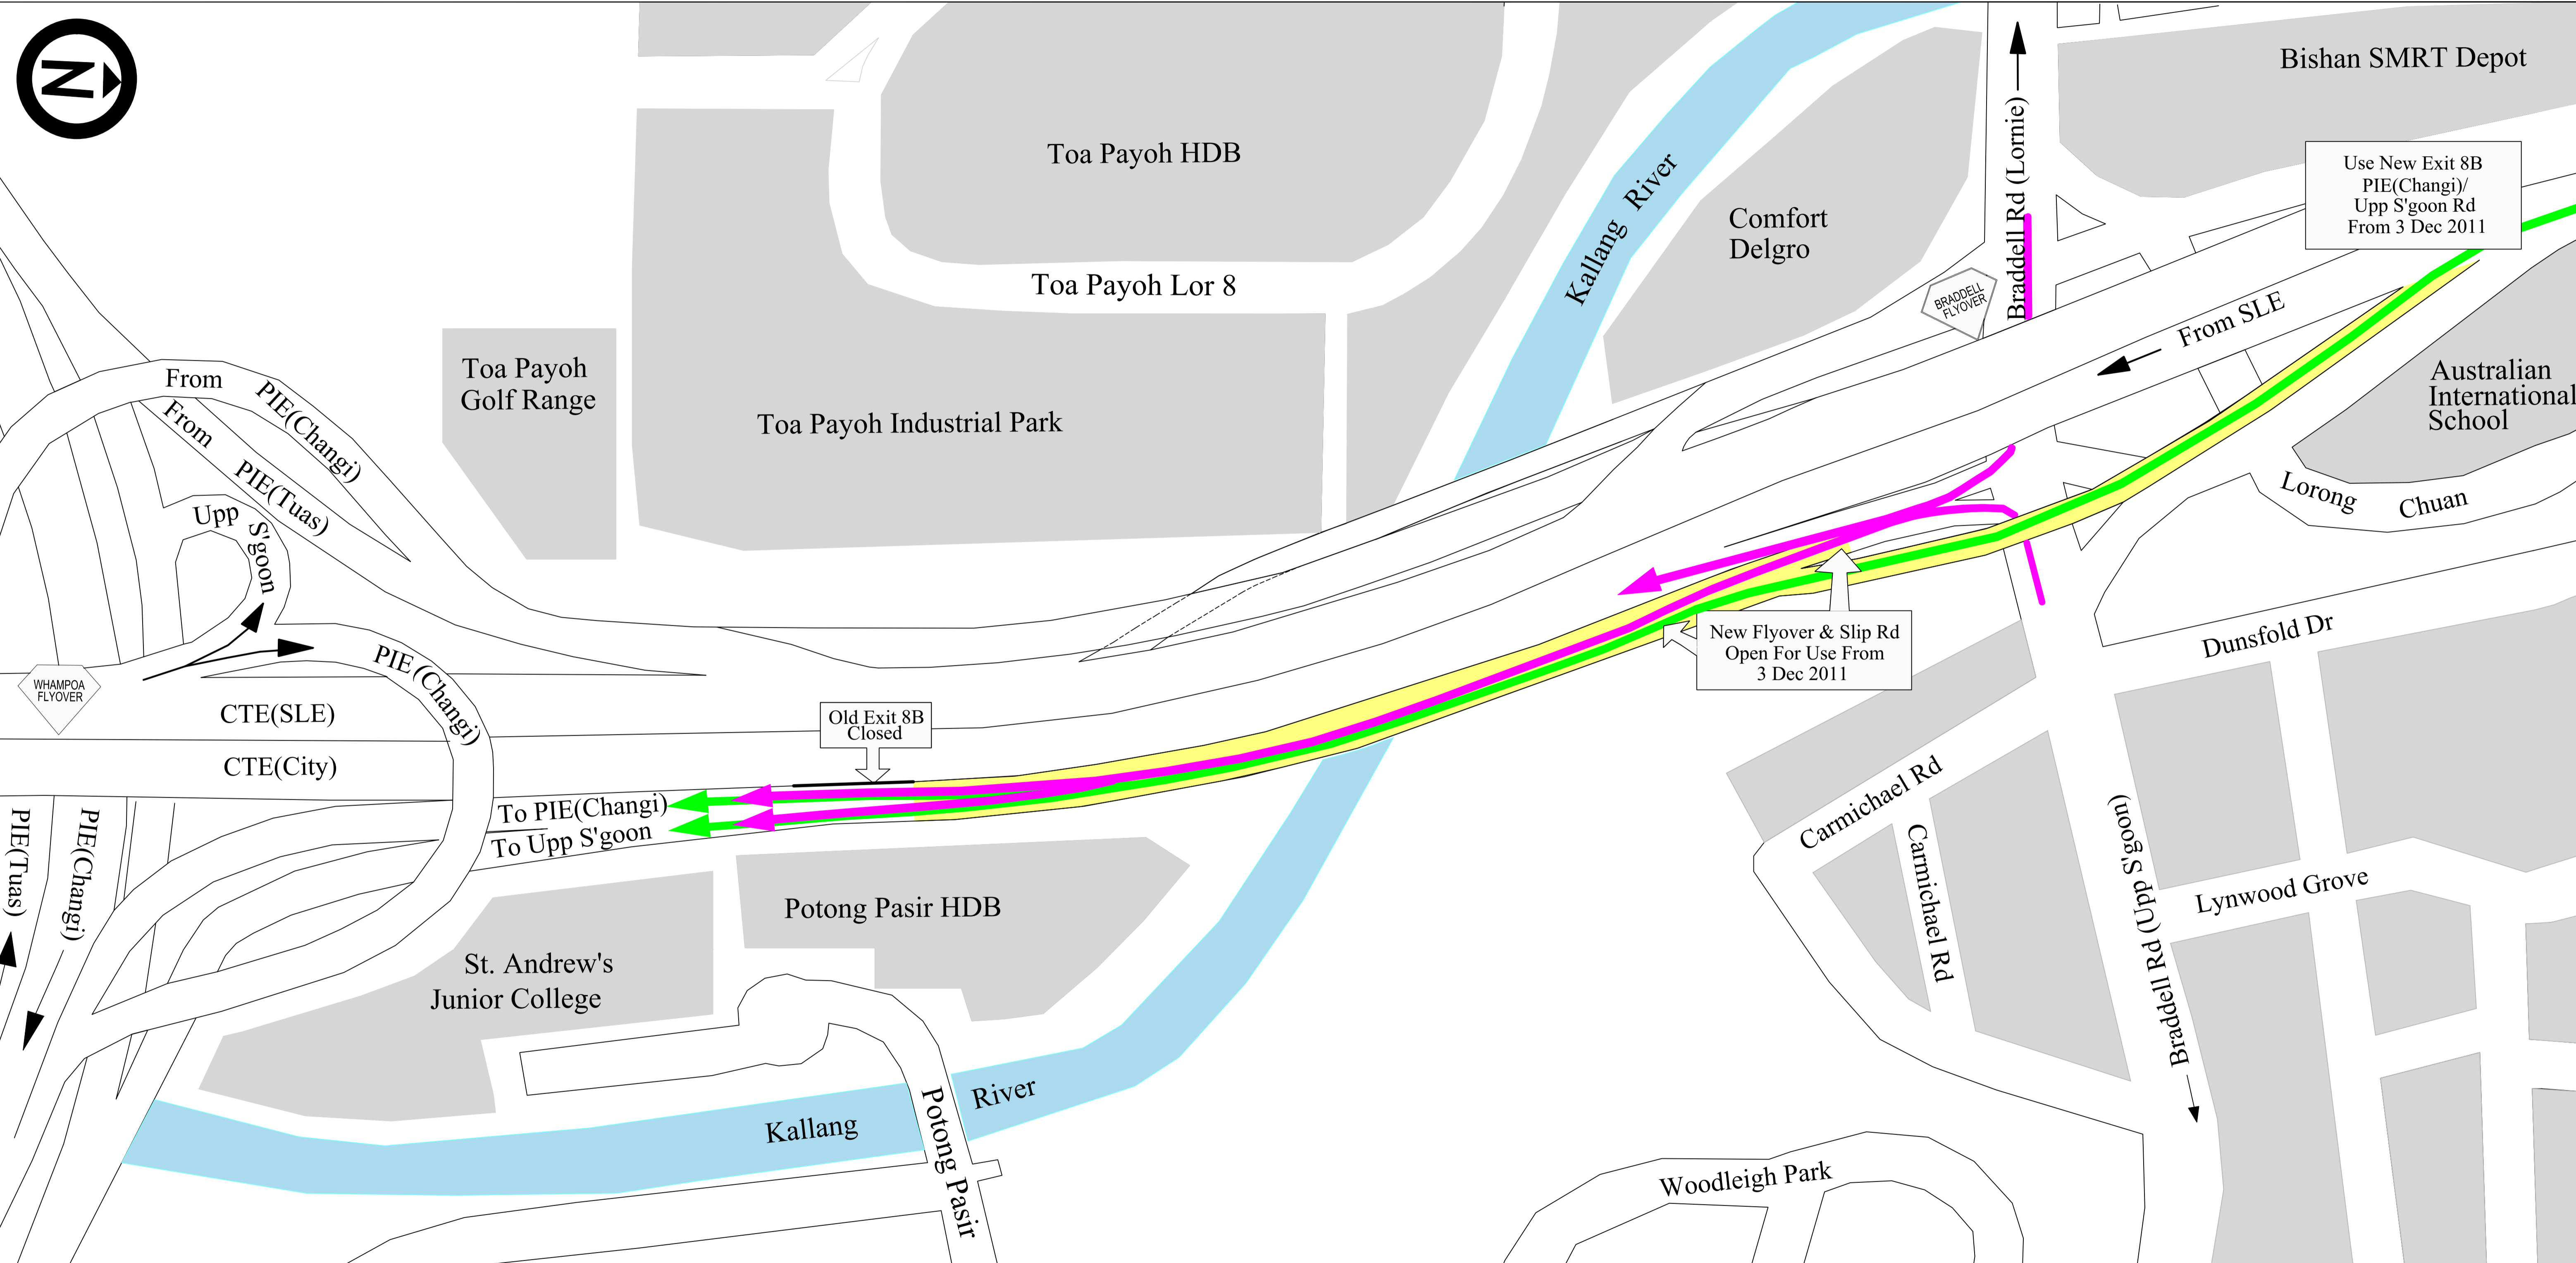

# Current Traffic Movement for CTE(City Bound)

- LEGEND**
- ← From Braddell Rd to PIE(Changi) / Upp S'goon
  - ← From SLE to PIE(Changi) / Upp S'goon
  - ▬ New Flyover & Slip Road

# Traffic Movement for CTE(City-Bound) from 3 December 2011

**LEGEND**

- ← From Braddell Rd to PIE(Changi) / Upp S'goon Rd
- ← From SLE to PIE(Changi) / Upp S'goon Rd
- New Flyover & Slip Road